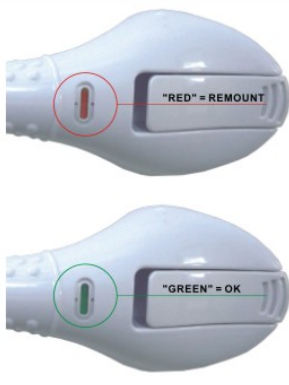

Suction Cup Grab Bars

2013

FEATURE:

- * No drilling or screwing necessary, quickly installed on virtually or horizontally with no tools
- * Large release switches enable simple installation and removal.
- * Get a safe hold in the entire bathroom while taking a shower and ease to take while traveling.
- * CE Marked; SGS testing; FDA approval; Environmental friendly material-PAHs, Lead free.....etc.
- * Multi-national Patented safety indicators could timely detect the rail's adhesiveness

PATENTED SUCTION INDICATOR

"GREEN" means the correct attaching, otherwise, it will turn into the "RED" request to check the mounting surface and re-attach again. Do not place over joints or grout ines.

US
GERMANY
JAPAN
SPAIN
TAIWAN
CHINA

No.	Item No.	Product Image	Specification
1.	UNI-100 (NEW)		<p>Specification:</p> <ol style="list-style-type: none"> Overall Length: 164 mm S- Cup Diameter: 93mm <p>Materials:</p> <ol style="list-style-type: none"> ABS hand rail PVC Suction Cup <p>Packaging:</p> <ol style="list-style-type: none"> 1pc/inner box, 12 pcs/ctn Carton: 8PCS/Carton inner box : (L) 135 x (W) 135 x(H)145 mm carton box : (L) 430 x (W) 290 x (H) 315 mm