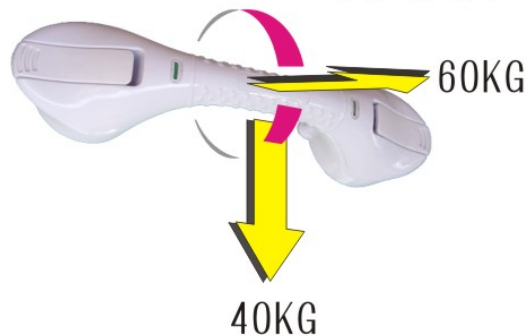

Suction Cup Grab Bars

2013

FEATURE:

- * No drilling or screwing necessary, quickly installed on virtually or horizontally with no tools
- * Large release switches enable simple installation and removal.
- * Get a safe hold in the entire bathroom while taking a shower and ease to take while traveling.
- * CE Marked; SGS testing; FDA approval; Environmental friendly material-PAHs, Lead free.....etc.
- * Multi-national Patented safety indicators could timely detect the rail's adhesiveness

PATENTED SUCTION INDICATOR

"GREEN" means the correct attaching, otherwise, it will turn into the "RED" request to check the mounting surface and re-attach again. Do not place over joints or grout ines.

US
GERMANY
JAPAN
SPAIN
TAIWAN
CHINA

No.	Item No.	Product Image	Specification
1.	UNI-100 (NEW)		<p>Specification:</p> <ol style="list-style-type: none"> Overall Length: 164 mm S- Cup Diameter: 93mm <p>Materials:</p> <ol style="list-style-type: none"> ABS hand rail PVC Suction Cup <p>Packaging:</p> <ol style="list-style-type: none"> 1pc/inner box, 12 pcs/ctn Carton: 8PCS/Carton inner box : (L) 135 x (W) 135 x(H)145 mm carton box : (L) 430 x (W) 290 x (H) 315 mm